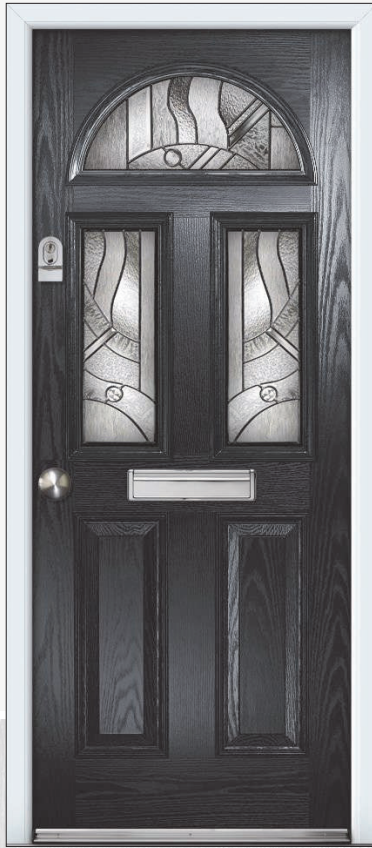

# TUSCAN

- B** Indicates Backing Glass Options Available
- D** Double Glazed Design
- T** Triple Glazed Design
- S** Shown as sandblasted design

Tuscan 3 Abstract

T

Black Tuscan 3 door with triple glazed Abstract glass, chrome Heritage pull lock, matching door knob, letterplate and silver mill drip bar.