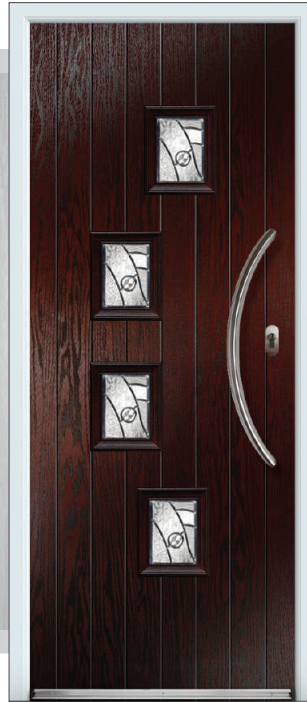

DORETTI 4

Please Note: Depending on overall door sizes, the glazing cassette positions may alter so as to accommodate a letterplate if required.

Door featured is a Cottage Grooved Rosewood Doretti 4 with Abstract Glass, Silver Drip Bar and Stainless Steel Bow Handle.