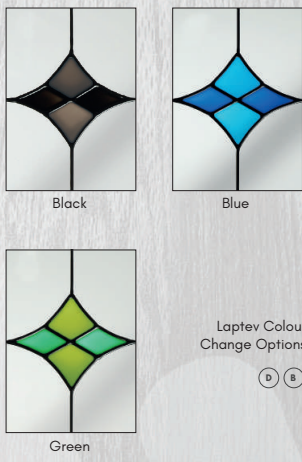

### Colour Change Options

Door featured is a RAL 5014 pigeon blue Alfetta 2 with blue Murano glass, chrome handles & letterplate.

Reflections **T**

Elegance **T**

Coral Blue **T**

Sandblasted Ellie **D** **B** **S**

Californian **D**

Tuscan **D** **B** **S**

Caledonian Rose **D**

**D** Double Glazed    **T** Triple Glazed    **B** Backing Glass Choice Available

PRO-GRADE This design is available with Pro-Grade Cassettes

Laptev Colour Change Options (D) (B)

Door featured is a Cottage Grooved Standard White Aruba 1 with Red Laptev Glass, Heritage Lock, Silver Drip Bar, 550 Inline Stainless Steel Handle and Matching Letterplate.