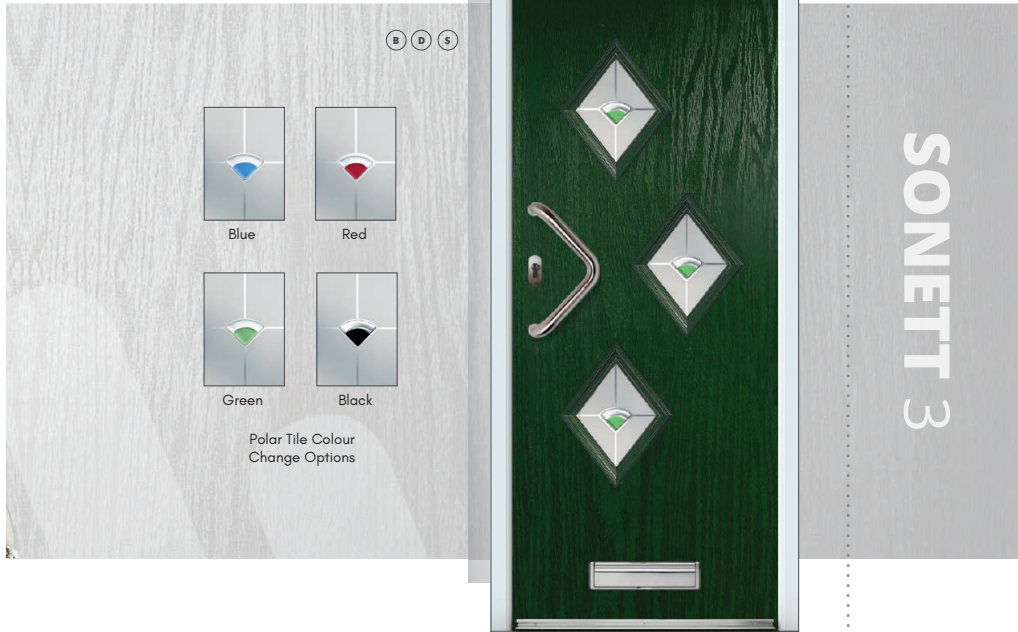

Door featured is a Standard Green Sonett 3 with Green Polar Tile Glass, Silver Drip Bar, Stainless Steel Vee Handle and chrome letterplate..