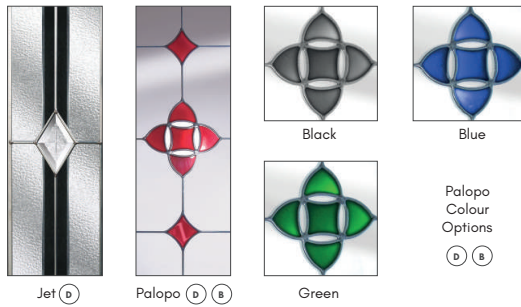

(T) Triple Glazed

(B) Backing Glass Choice Available

Door featured is a Cottage Grooved Chartwell Catalina 1 with Classic Diamond Glass, Silver Drip Bar and Stainless Steel Knob Handle.

(D) Double Glazed (T) Triple Glazed (B) Backing Glass Choice Available