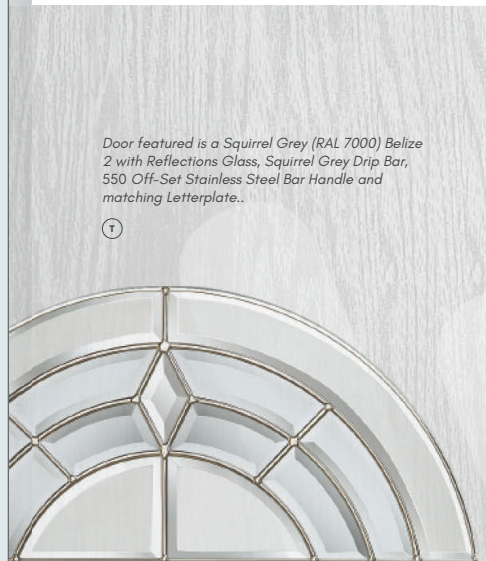

# BELIZE 2

COTTAGE

FLUSH

Door featured is a Squirrel Grey (RAL 7000) Belize 2 with Reflections Glass, Squirrel Grey Drip Bar, 550 Off-Set Stainless Steel Bar Handle and matching Letterplate..

Sandblasted Ellie (D) (A) (S)