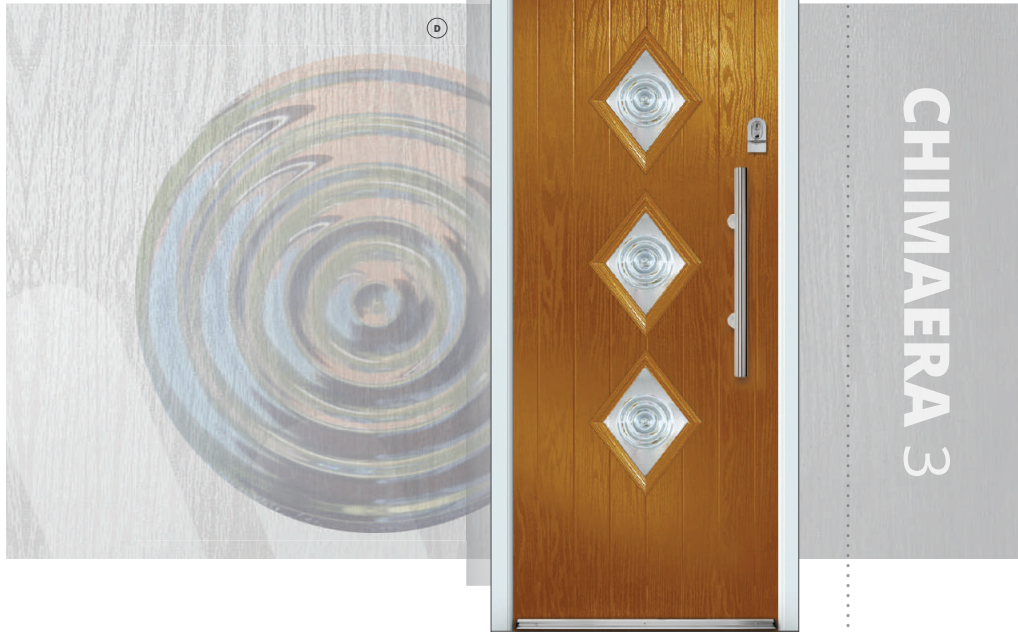

Door featured is a Cottage Grooved Ochre Brown (RAL 8001) Chimaera 3 with Bullseye Glass, Silver Drip Bar and 720 Inline Stainless Steel Bar Handle.

Red, Green & Blue - Lead & film
Clear - Lead & bevel

(D) Double Glazed (T) Triple Glazed