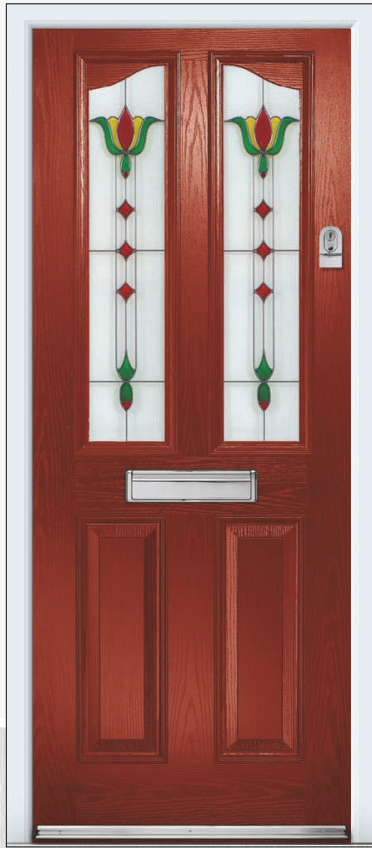

APRILLA & ARNAGE

- **B** Indicates Backing Glass Options Available
- **D** Double Glazed Design
- **T** Triple Glazed Design
- **S** Shown as sandblasted design

Whitton Victoria

B D

Red Aprilla door with Whitton Victoria glass, chrome Heritage pull lock, letterplate and silver mill drip bar.

D B S