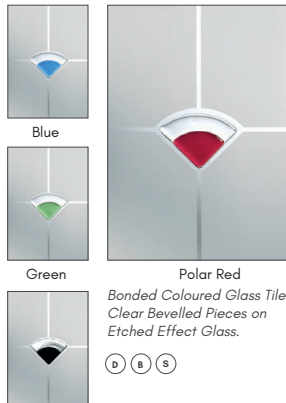

Blue

Green

Black

Polar Red

Bonded Coloured Glass Tiles or Clear Bevelled Pieces on Etched Effect Glass.

D B S

Fused Glass Tiles with Polished Zinc Came.

T

D Double Glazed T Triple Glazed B Backing Glass Choice Available