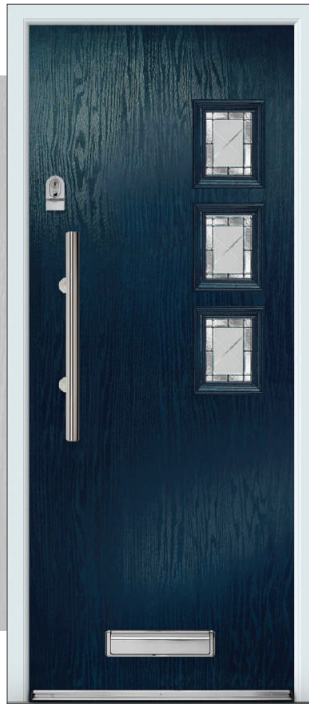

PRO-GRADE CASSETTES This design is available with Pro-Grade Cassettes

COTTAGE

ARUBA 3

(T)

Door featured is a Standard Blue Aruba 3 with Diamond Cut Glass, Silver Drip Bar, Heritage Lock, 550 Inline Stainless Steel Handle and chrome letterplate.

(T)

Polar Bonded Coloured Glass Tiles or Clear Bevelled Pieces positioned on a sleek Etched Effect Glass.

(D) (B) (S)

(D) Double Glazed (T) Triple Glazed (B) Backing Glass Choice Available