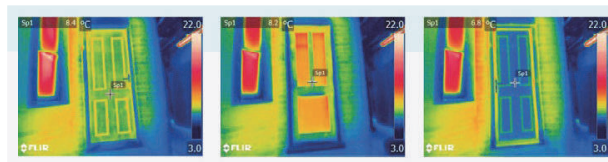

Low Maintenance

Everything about a Hallmark GRP composite door is designed to be easy to maintain, including our insulated glass units. Simply clean with warm, soapy water.

48mm Solid Timber Core Composite Door

44mm Timber Panelled Door

Hallmark 44mm Elite Composite Door