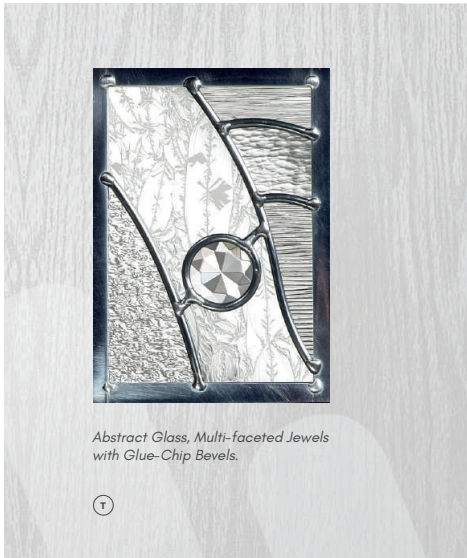

Ask for details.

(D) Double Glazed

(T) Triple Glazed

(B) Backing Glass Choice Available

COTTAGE

FLUSH

PRO-GRADE CASSETTES This design is available with Pro-Grade Cassettes

Abstract Glass, Multi-faceted Jewels with Glue-Chip Bevels.