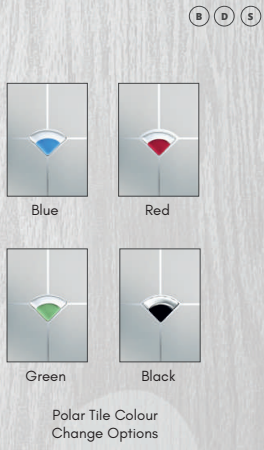

Door featured is a Standard Green Sonett 3 with Green Polar Tile Glass, Silver Drip Bar, Stainless Steel Vee Handle and chrome letterplate..